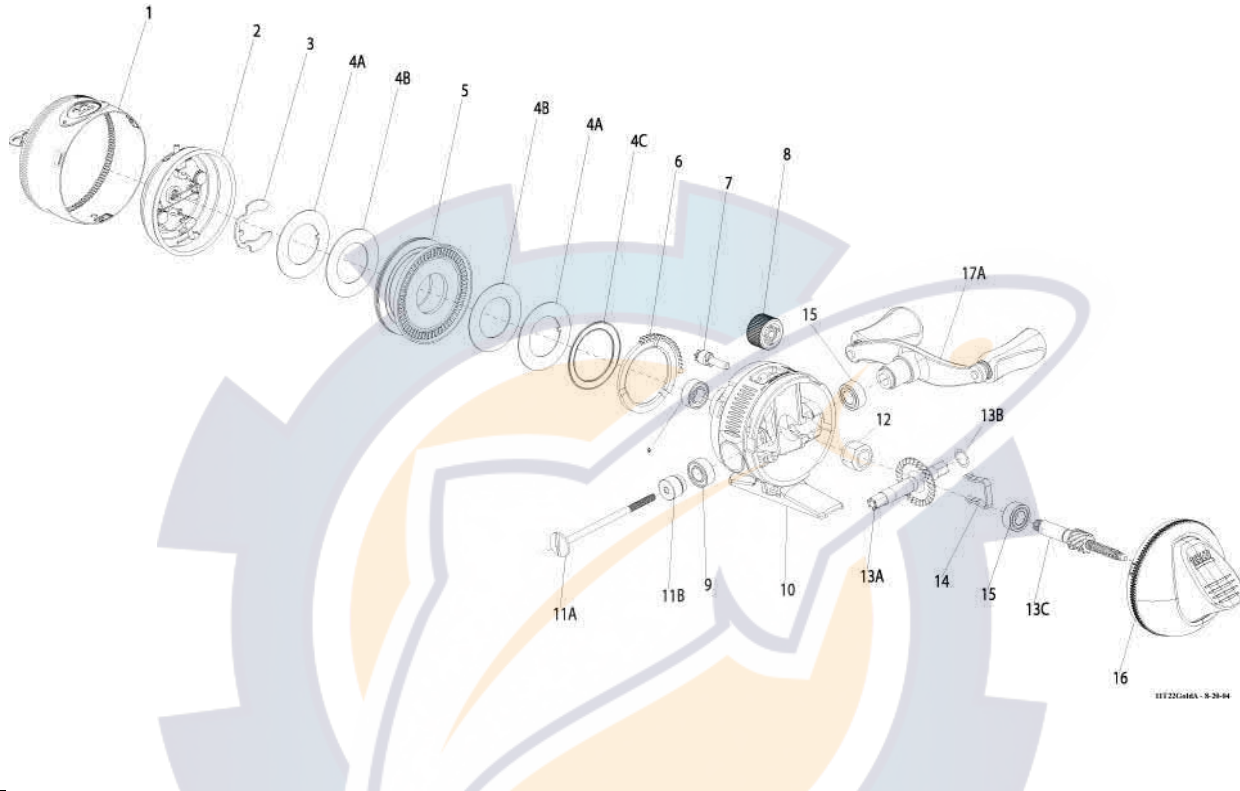

ZEBCO

22 Gold

Zebeo 22 Gold Spincast Reel Part List

Key #	Description	Part No.	Key #	Description	Part No.
1	Front Cover Assembly	DY324-01	13	Drive Gear Kit includes	DY4012-01
2	Spinner Head Assembly	DY310-01		13A - Drive Gear	
3	Spool Clip	EY034-01		13B - Gear Shim Washer	
4	Drag Washer Kit includes	EY4108-01		13C - Center Shaft Assembly	
	4A - Keyed Drag Washer		14	Bearing Retainer Clip	EY029-01
	4B - Drag Washer		15	Ball Bearing	EY030-01
	4C - Wave Washer		16	Back Cover Assembly	DY323-01
5	Spool Assembly	DY321-01	17	Crank Handle Kit includes:	DY4318-01
6	Drag Cam	DY027-01		17A - Crank Rod Handle Ass	
7	Drag Pinion	DY054-01		11A - Crank Rod	
8	Drag Adj. Wheel	DY032-01		11B - Crank Rod Spacer	
9	Bushing	EY026-01			
10	Body Assembly	DY301-01			
11	Crank Rod Kit includes:	DY4067-01			
	11A - Crank Rod				
	11B - Crank Rod Spacer				
12	Anti-Reverse Clutch	EY112-01			